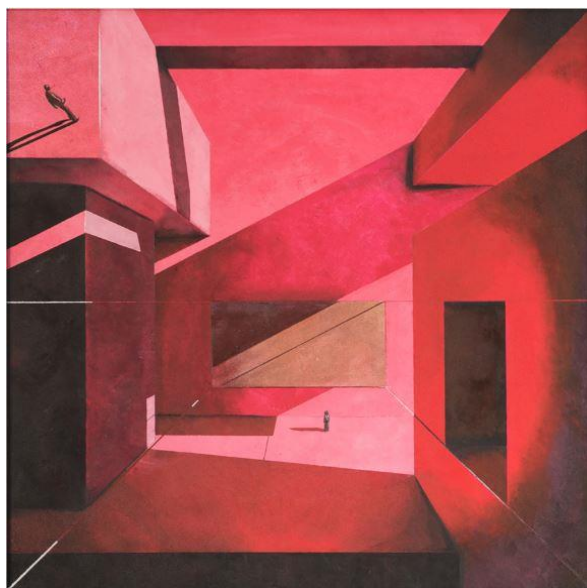

I like to add something more to my works. A touch of mystery and optical illusion, by creating forced perspectives with characters in different planes to be able to see the scene from two different points of view. There are almost always two human figures to give proportion to the composition. Sometimes, it is the same person, represented at the same time in the same place, but from a different point of view. But beyond the intended game of illusionism that all art ultimately proposes, I propose a three-dimensional plastic reflection on perspective, light and color. An open window to the world of dreams.

Cúbico

Mixed on wood
78 x 122 cms.

Bloqueado

Mixed on wood
122 x 62 cm

En bloque

Mixed on wood
50 x 50 cms.

Futuro Bloque

Acrylic on wood
120 x 194 cm

Bloqueo

Mixed on wood
102 x 152 cm

Bloqueando

Acrylic on PVC
77 x 77 cms.

Bloque tras bloque

Mixed on wood
28 x 57 cm

Bloque Lunar I

Mixed on wood
54 x 92 cm