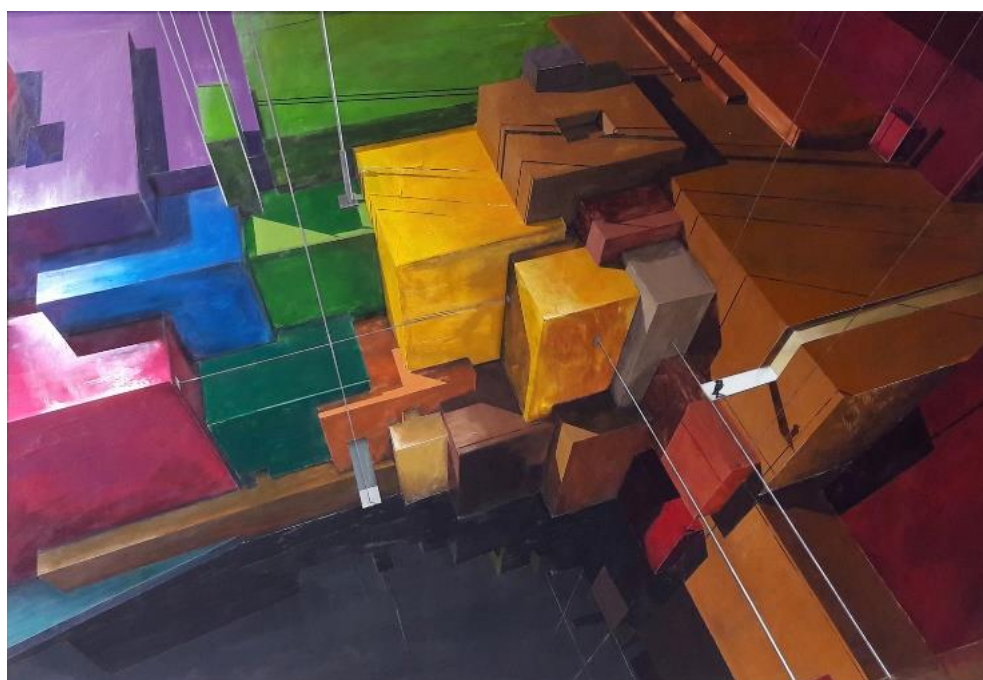

I like to add something more to my works. A touch of mystery and optical illusion, by creating forced perspectives with characters in different planes to be able to see the scene from two different points of view. There are almost always two human figures to give proportion to the composition. Sometimes, it is the same person, represented at the same time in the same place, but from a different point of view. But beyond the intended game of illusionism that all art ultimately proposes, I propose a three-dimensional plastic reflection on perspective, light and color. An open window to the world of dreams.

Cúbico

Mixed on wood
78 x 122 cms.

Bloqueado

Mixed on wood
122 x 62 cm

En bloque

Mixed on wood
50 x 50 cms.

Futuro Bloque

Acrylic on wood
120 x 194 cm